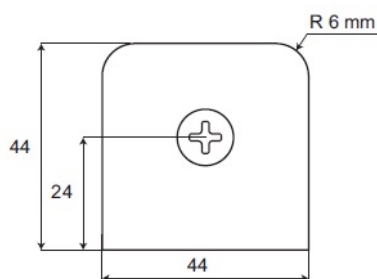

PRODUCT SHEET

Description:

Glass Clamp "Ham", 180DG, SS-Look, Wall/Glass, 42x42x17mm, 8-10mm Glass, Wall Mounted By 1 x $\varnothing 5$ mm Screw Hole, Glass, Mounted By $\varnothing 12$ mm Drilling, Brass Material, Rounded Corners

Item number:

15.23.722-1

Units	Box	Carton	HS Code	Barcode
Pcs.	1	40	8302419000	 5704866446983

SISO A/S

Mileparken 11
DK-2740 Skovlunde
Denmark
VAT: DK 24786013

Phone +45 45 830 900

www.siso.dk
siso@siso.dk

Danske Bank
Nytorv Branch
Copenhagen
SWIFT: DABADKKK

Account no.
4180 3112 112936
IBAN Account
DK7230003112112936