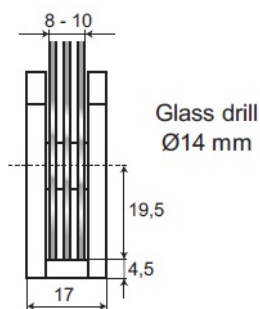

PRODUCT SHEET

Description:

Glass Clamp "Ham", 180DG, SS-Look, Wall/Glass, 42x42x17mm, 8-10mm Glass, Wall Mounted By 1 x $\varnothing 5$ mm Screw Hole, Glass, Mounted By $\varnothing 12$ mm Drilling, Brass Material, Rounded Corners

Item number:

15.23.722-1

Units	Box	Carton	HS Code	Barcode
Pcs.	1	40	8302419000	 5704866446983

SISO A/S

Mileparken 11
DK-2740 Skovlunde
Denmark
VAT: DK 24786013

Phone +45 45 830 900

www.siso.dk
siso@siso.dk

Danske Bank
Nytorv Branch
Copenhagen
SWIFT: DABADKKK

Account no.
4180 3112 112936
IBAN Account
DK7230003112112936